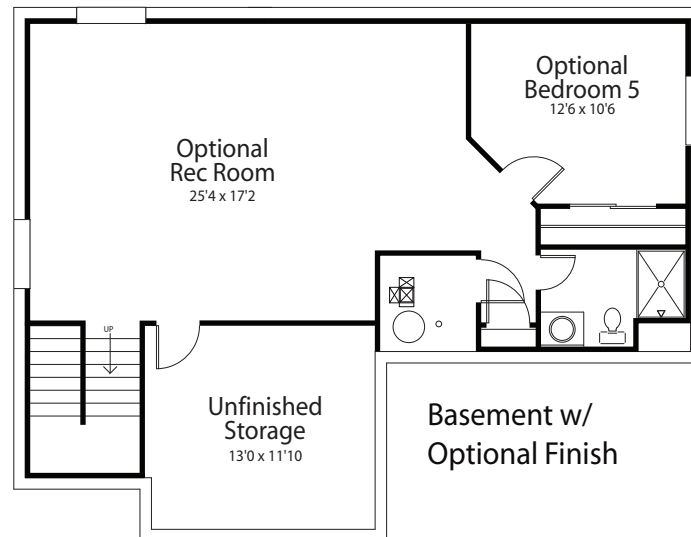

Total Sq. Ft. 3131
Finished Sq. Ft. 2122
Unfinished Sq. Ft. 1009

Notes

Elevation C

Optional Sitting
Room w/ Fireplace