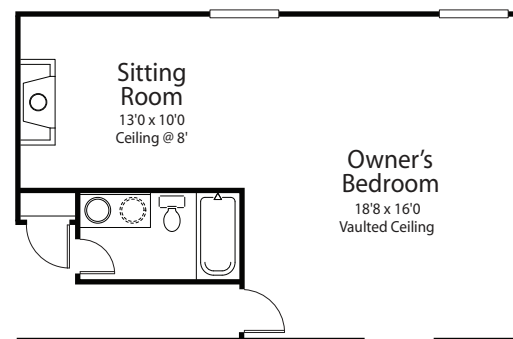

Total Sq. Ft. 3131
Finished Sq. Ft. 2122
Unfinished Sq. Ft. 1009

Notes

Elevation C

Optional Sitting
Room w/ Fireplace