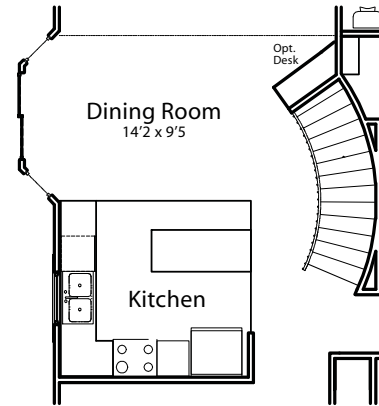

Optional Elevation B with 3 car garage

Optional Curved Staircase
W/ Optional Bay at Dining

Total Sq. Ft. 3214
Finished Sq. Ft. 1662
Bsmt. Finish Sq. Ft. 1552