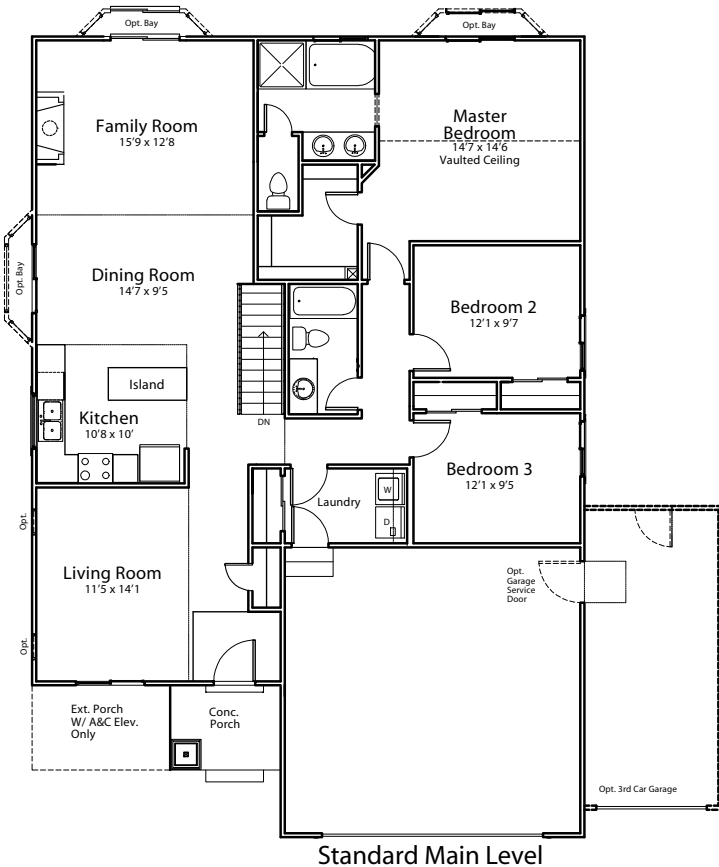

Optional Elevation B with 3 car garage

Optional Curved Staircase
W/ Optional Bay at Dining

Total Sq. Ft. 3214
Finished Sq. Ft. 1662
Bsmt. Finish Sq. Ft. 1552